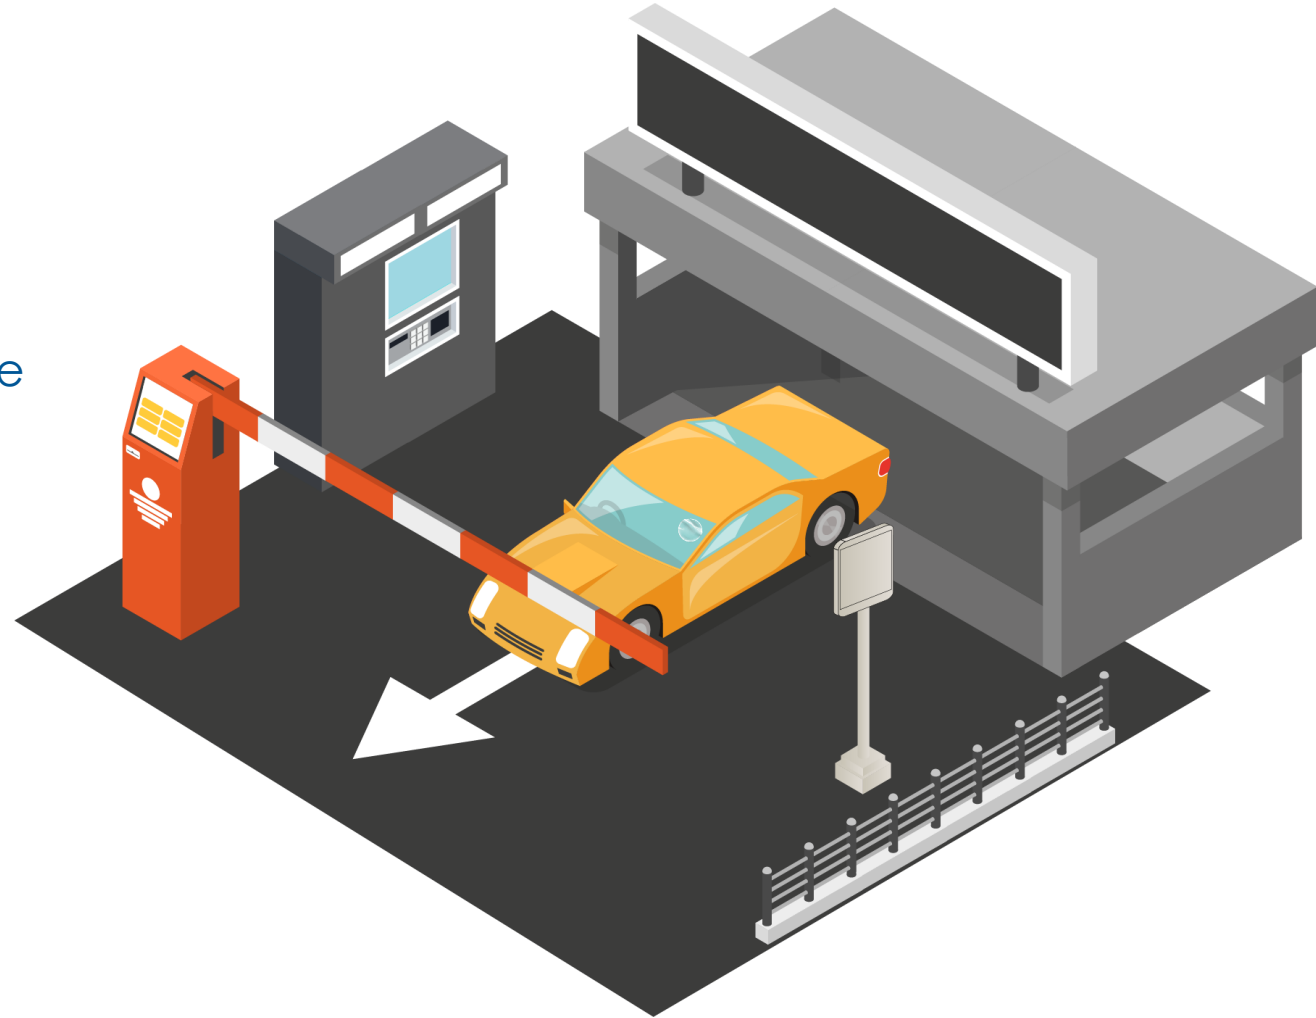

Access Control Gates

Vehicle authentication Module

- Establish gates RFID readers on non-public entrances with suitable barriers.
- The employee will use his short-range RFID access control card to access the vehicle gate.
- Control region access based on residents' properties
- Based on the configured permissions the barriers will open automatically, display data to security guard monitor, record access transaction to Big data store for further reports.

Access Control Gates

Vehicle authentication Module

Maintain access control of the vehicles entering your property, by identifying, recognizing, and admitting vehicles automatically, control entrance and exit rights for vehicles with all the settings you desire for optimum security and efficiency.